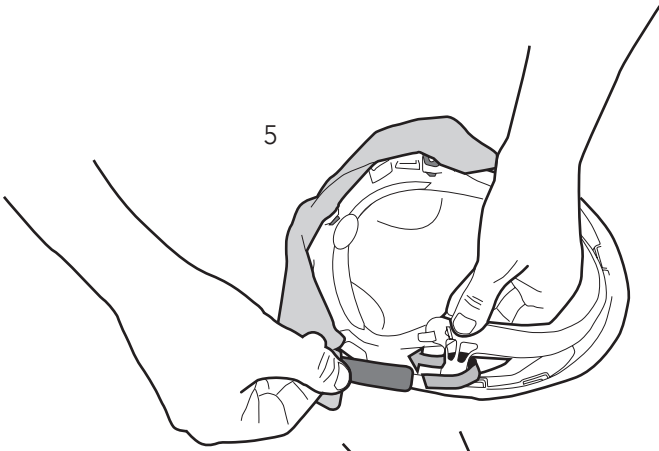

NECK SHADE
PROTEZIONE NUCALE
NACKENSCHUTZ
PROTECTION NUCALE
PROTECCION DE CUELLO

Compatible with helmet range:
ZENITH, ZENITH X, PRIMERO

1

2

3

4

SET UP FOR USE WITH EARMUFFS