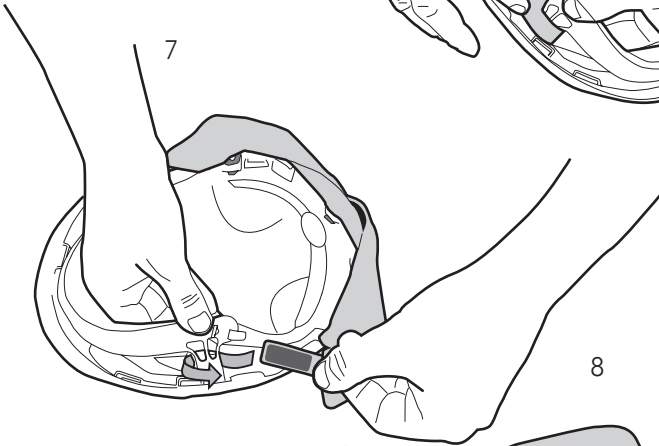

NECK SHADE
PROTEZIONE NUCALE
NACKENSCHUTZ
PROTECTION NUCALE
PROTECCION DE CUELLO

Compatible with helmet range:
ZENITH, ZENITH X, PRIMERO

1

2

3

4

SET UP FOR USE WITH EARMUFFS