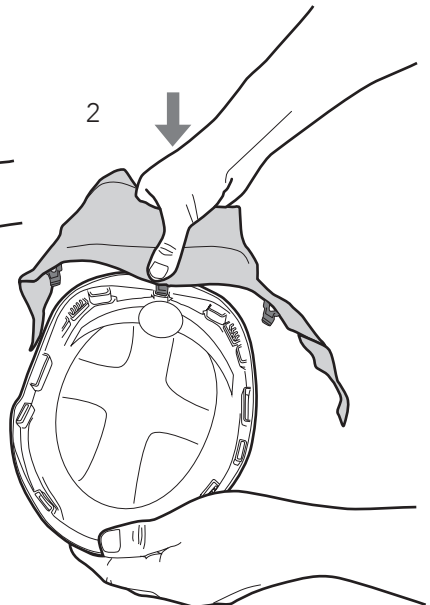

NECK SHADE
PROTEZIONE NUCALE
NACKENSCHUTZ
PROTECTION NUCALE
PROTECCION DE CUELLO

Compatible with helmet range:
ZENITH, ZENITH X, PRIMERO

1

2

3

4

SET UP FOR USE WITH EARMUFFS