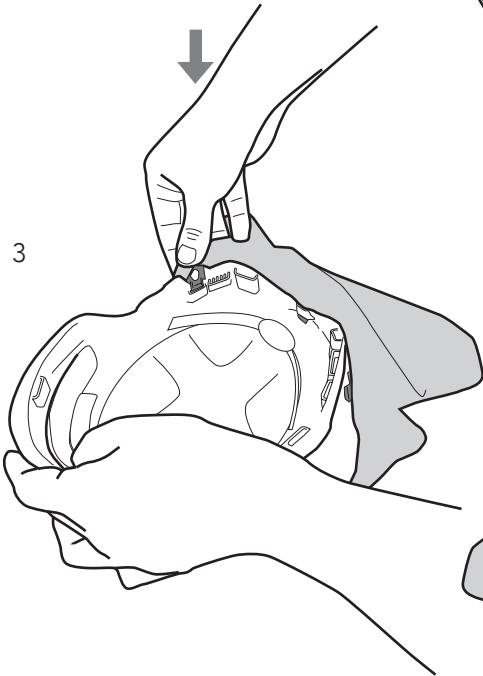

NECK SHADE
PROTEZIONE NUCALE
NACKENSCHUTZ
PROTECTION NUCALE
PROTECCION DE CUELLO

Compatible with helmet range:
ZENITH, ZENITH X, PRIMERO

1

2

3

4

SET UP FOR USE WITH EARMUFFS