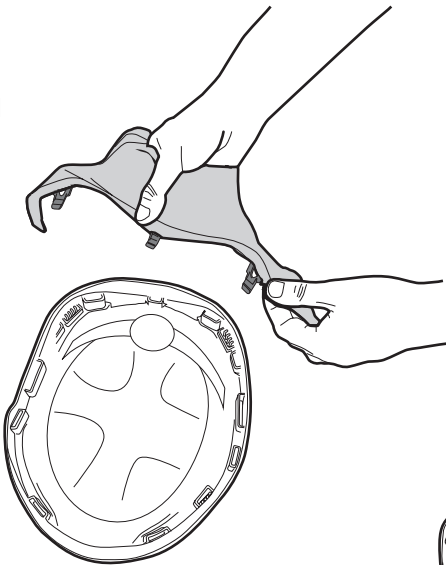

NECK SHADE
PROTEZIONE NUCALE
NACKENSCHUTZ
PROTECTION NUCALE
PROTECCION DE CUELLO

Compatible with helmet range:
ZENITH, ZENITH X, PRIMERO

1

2

3

4

SET UP FOR USE WITH EARMUFFS