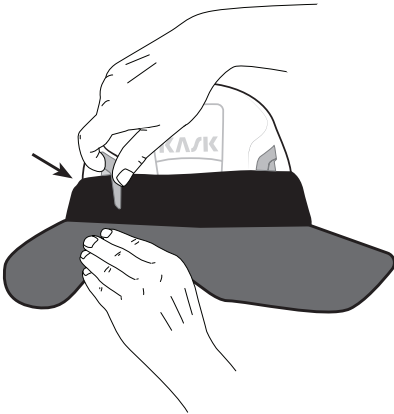

ZENITH - ZENITH X/X2 - PRIMERO - QUANTUM