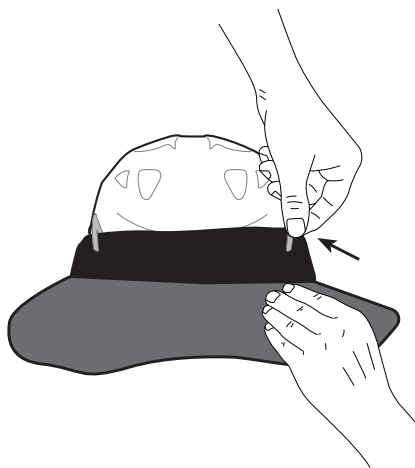

PLASMA / SUPERPLASMA / HP