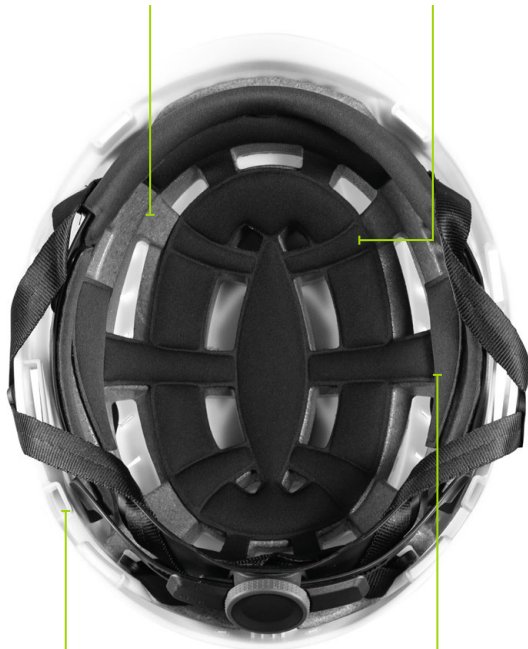

EARMUFF ATTACHMENT SLOTS

RING TO HOOK

EASY CLICK ATTACHMENT SYSTEM

KASK BUCKLE

ERGO FIT SYSTEM

SIZE

UNIVERSAL & ADJUSTABLE FROM 52 TO 63 cm

INTERNAL SHELL MADE OF HD
Neopor® Cycled® EPS BY BASF

2DRY LINER

REPLACEABLE
LAMP CLIPS

VENTILATION
CHANNELS

NECK PROTECTION
SLOTS

CLICK-IN
SYSTEM

LATERAL ADJUSTMENT
DIVIDER

EARPLUG
HOOKS

PRIMERO ANSI COLLECTION