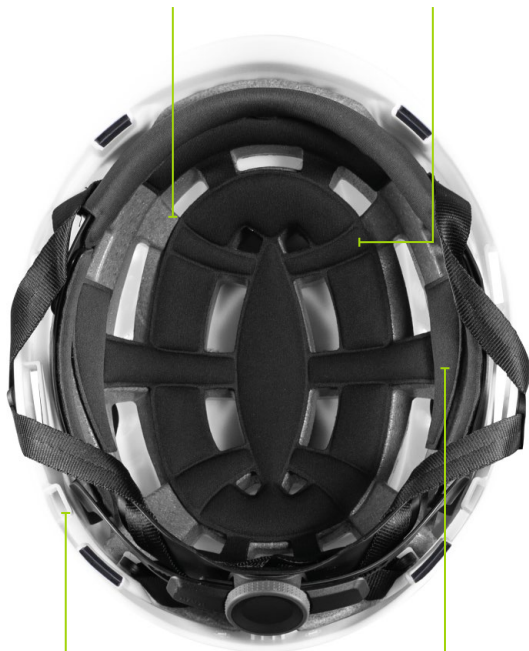

EASY CLICK
ATTACHMENT SYSTEM

EARMUFF
ATTACHMENT SLOTS

POLYPROPYLENE HD
EXTERNAL SHELL

KASK BUCKLE

ERGO FIT
SYSTEM

SIZE

UNIVERSAL &
ADJUSTABLE
FROM 52 TO 63 CM

INTERNAL SHELL MADE OF
Neopor® Cycled® EPS BY BASF

2DRY LINER

REPLACEABLE
LAMP CLIPS

VENTILATION
CHANNELS

NECK PROTECTION
SLOTS

CLICK-IN
SYSTEM

LATERAL ADJUSTMENT
DIVIDER

EARPLUG
HOOKS

PRIMERO COLLECTION