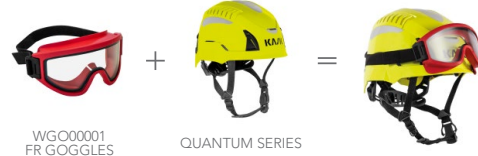

WGO00001

EN

Heat- and fire-resistant eye protection certified for wildland firefighting and emergency response. Engineered to prevent the ingress of smoke and debris while ensuring clear vision in extreme conditions.

## TECHNICAL DETAILS

**STANDARD**  
EN 166  
EN 170  
CE

**CATEGORY**  
II

**MATERIAL**  
**LENS:**  
Polycarbonate  
**FRAME:**  
Fire retardant TPV  
**ELASTIC BAND:**  
Fire retardant PET

**WEIGHT**  
128 g

**SEGMENTED NOSE BRIDGE**  
Flexible, segmented design that adapts to different face shapes for improved fit, stability, and comfort during extended wear.

**HEAT-RESISTANT LENS**  
2 mm polycarbonate lens with heat and fire-resistant treatments to maintain clear, protected vision in high-temperature environments.